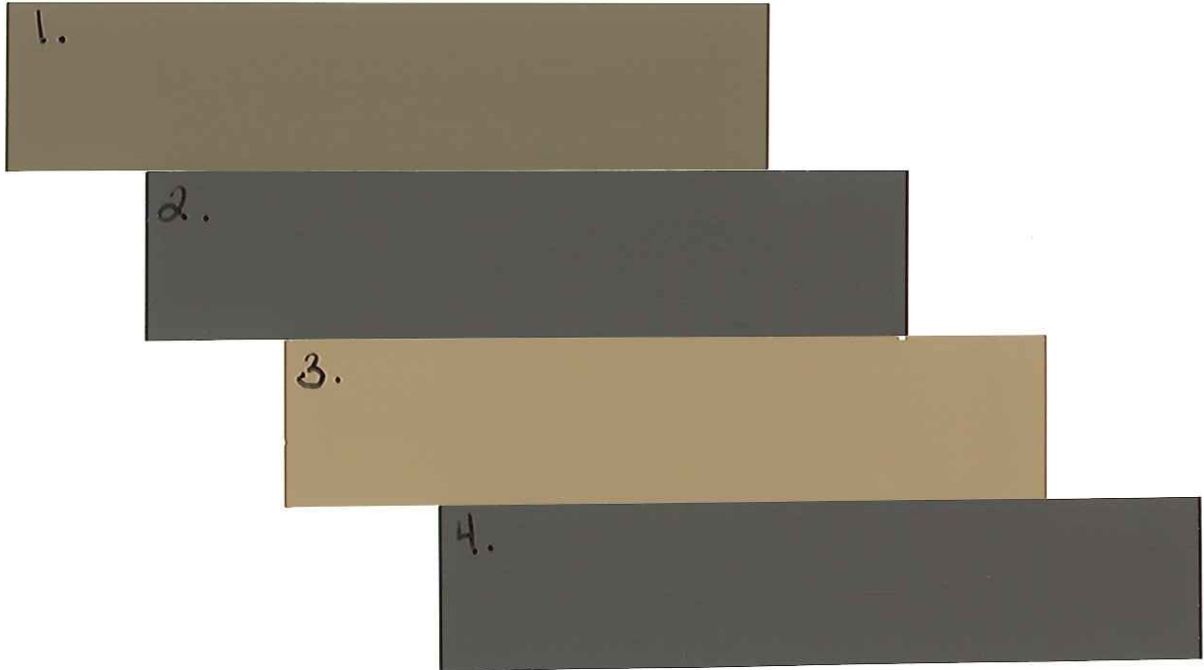

Aviano at Desert Ridge

Palo Verde Collection