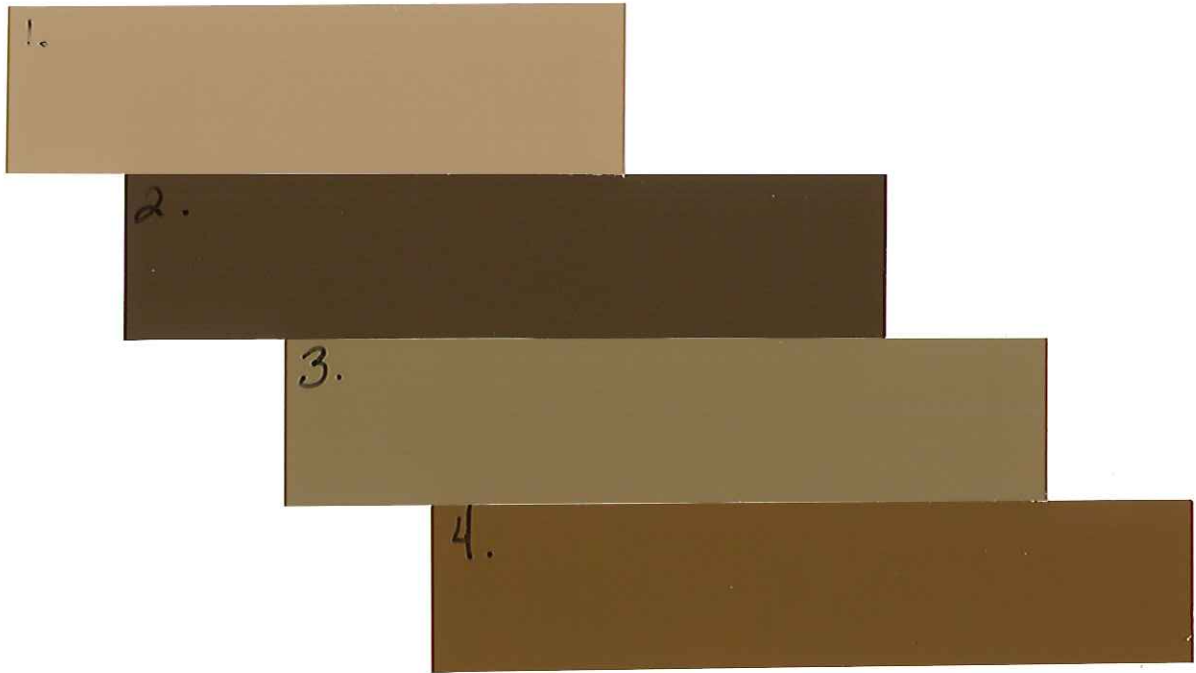

1. Body- 523-6 English Saddle - LRV 23
2. Trim - 424-6 Chocolate Curl- LRV 11
3. Popouts - 419-5 Cobble Stone- LRV 29
4. Accent- 420-6 Caravel Brown -LRV 17

Aviano at Desert Ridge

Palo Verde Collection

Scheme 5

1. Body - 516-5 Stone Gray—LRV 30
2. Trim - 516-7 Afternoon Tea - LRV 7
3. Popouts - 314-4 Spiced Vinegar— LRV 48
4. Accent— 516-7 Afternoon Tea - LRV 7

Aviano at Desert Ridge

Palo Verde Collection

Scheme 6