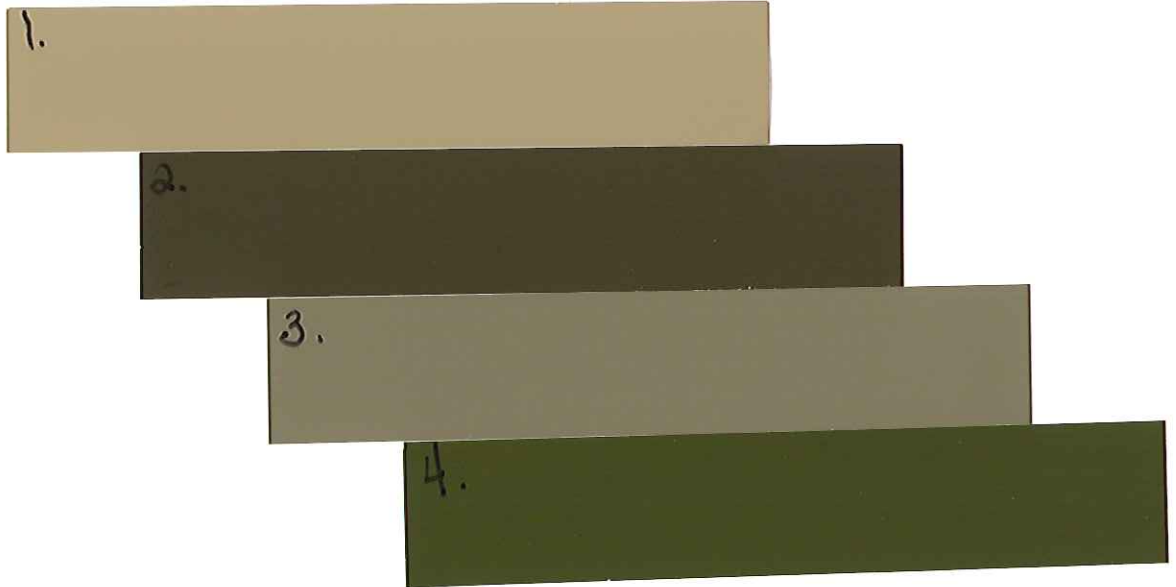

Aviano at Desert Ridge

Palo Verde Collection

Scheme 1

1. Body - 414-5 Stoney Creek—LRV 32
2. Trim - 521-7 Star Anise - LRV 8
3. Popouts - 515-6 Patches - LRV 21
4. Accent - 411-7 Olive Green - LRV 9

Aviano at Desert Ridge

1. Body- 523-6 English Saddle - LRV 23
2. Trim - 424-6 Chocolate Curl- LRV 11
3. Popouts - 419-5 Cobble Stone- LRV 29
4. Accent- 420-6 Caravel Brown -LRV 17

Aviano at Desert Ridge

Palo Verde Collection

Scheme 5

1. Body - 425-6 Suede Leather—LRV 15
2. Trim - 426-7 Boulder Brown—LRV 8
3. Popouts - 423-5 Sheer Cliff—LRV 24
4. Accent— 426-7 Boulder Brown—LRV 8

Aviano at Desert Ridge

Palo Verde Collection

Scheme 8

1. Body - 422-6 Oregon Trail –LRV 14
2. Trim - 522-7 Pumpernickel –LRV 9
3. Popouts - 421-5 Cocoa Bean –LRV 28
4. Accent– 515-7 Friars Brown—LRV 8