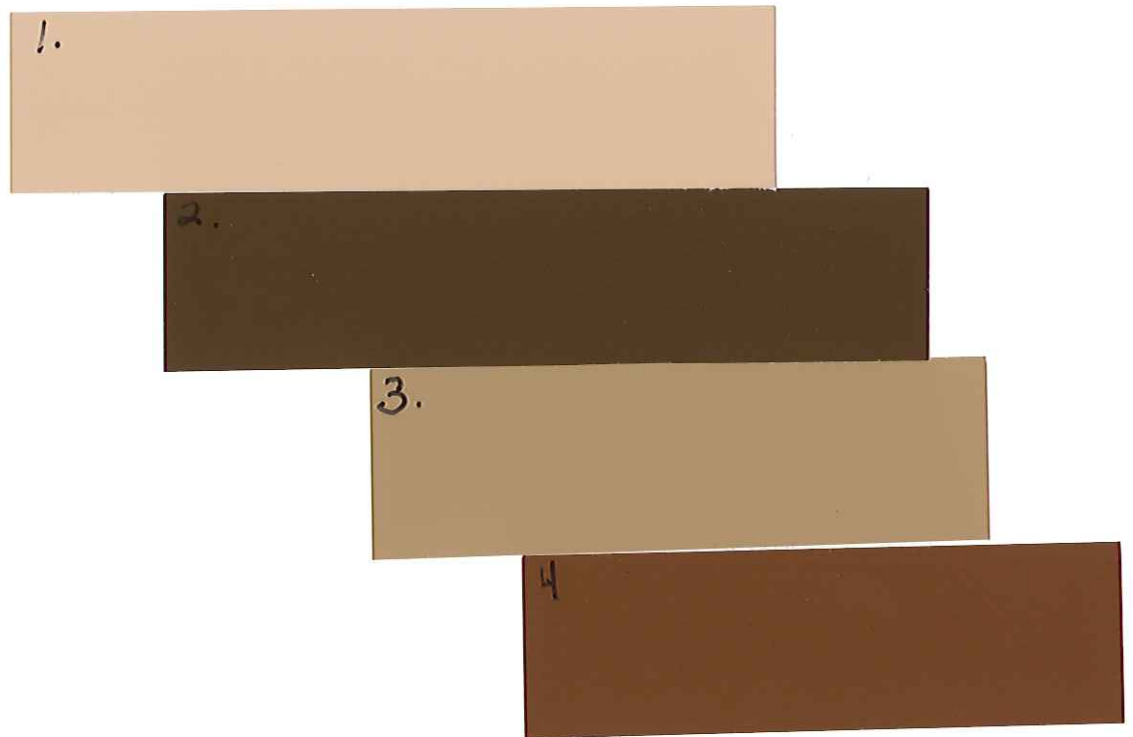

Aviano at Desert Ridge

Palo Verde Collection

Scheme 1

1. Body - 414-5 Stoney Creek—LRV 32
2. Trim - 521-7 Star Anise - LRV 8
3. Popouts - 515-6 Patches - LRV 21
4. Accent - 411-7 Olive Green - LRV 9

Aviano at Desert Ridge

Palo Verde Collection

Scheme 2

1. Body- 421-4 Lasso - LRV 45
2. Trim - 525-7 Fudge - LRV 7
3. Popouts - 420-5 Hot Chocolate - LRV 28
4. Accent- 427-7 Wine Barrel - LRV 10

Aviano at Desert Ridge

Palo Verde Collection

1. Body- 523-6 English Saddle - LRV 23
2. Trim - 424-6 Chocolate Curl- LRV 11
3. Popouts - 419-5 Cobble Stone- LRV 29
4. Accent- 420-6 Caravel Brown -LRV 17

Aviano at Desert Ridge

Palo Verde Collection

Scheme 5

1. Body - 425-6 Suede Leather—LRV 15
2. Trim - 426-7 Boulder Brown—LRV 8
3. Popouts - 423-5 Sheer Cliff—LRV 24
4. Accent— 426-7 Boulder Brown—LRV 8

Aviano at Desert Ridge

Palo Verde Collection

Scheme 8

1. Body - 422-6 Oregon Trail –LRV 14
2. Trim - 522-7 Pumpernickel –LRV 9
3. Popouts - 421-5 Cocoa Bean –LRV 28
4. Accent– 515-7 Friars Brown—LRV 8