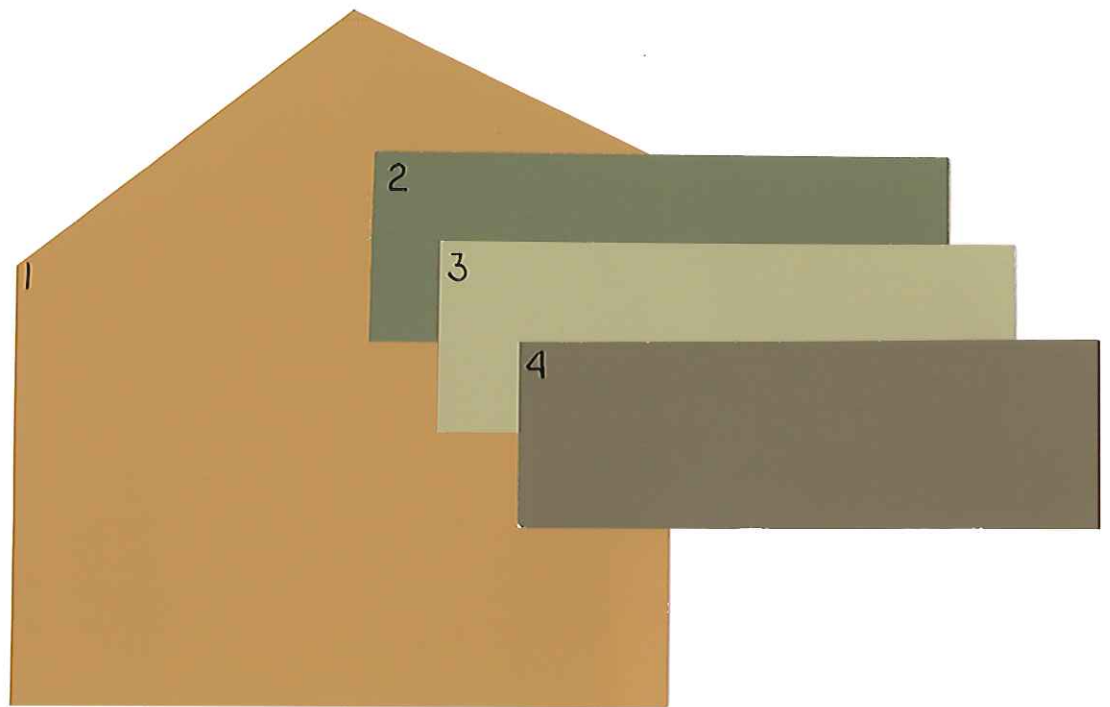

Aviano

Cottonwood Collection

Scheme 8

1. Body - SW6116 Tatami Tan - LRV 30
2. Trim - SW7740 Messenger Bag - LRV 19
3. Accent - SW7736 Garden Sage - LRV 38
4. Accent - SW7509 Tiki Hut - LRV 18

*Note: Colors have been updated to the nearest SW palette color and may not be an exact match. These colors are not recommended for touch-ups; complete repaint only.