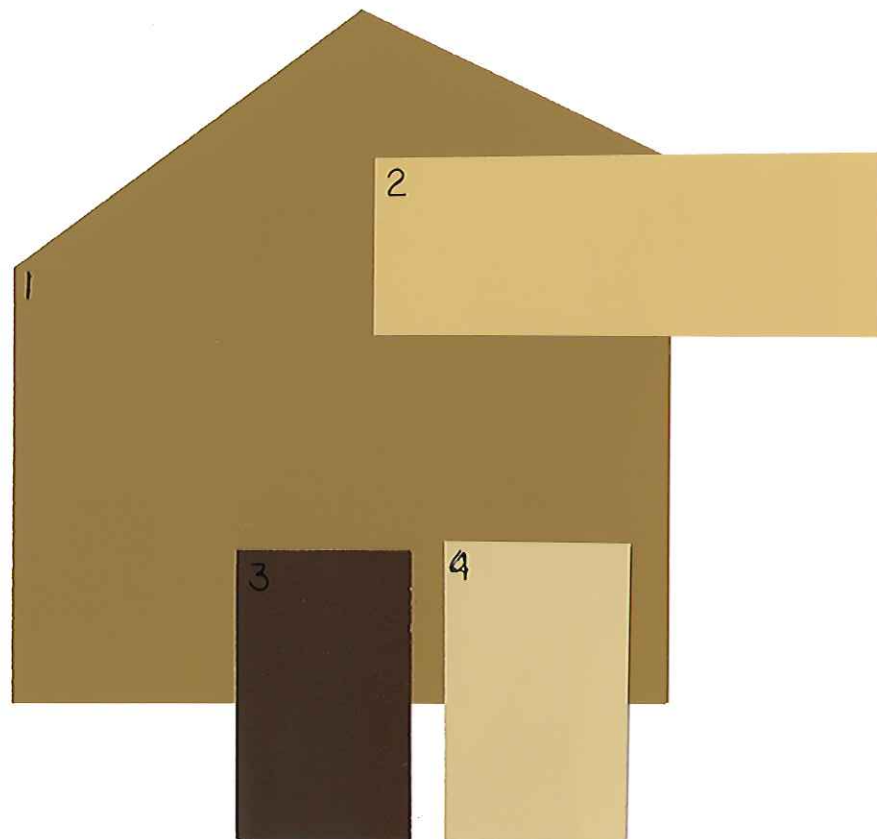

Aviano

Cottonwood Collection

Scheme 4

1. Body - SW2824 Renwick Golden Oak - LRV 22
2. Trim - SW2813 Downing Straw - LRV 43
3. Accent - SW2838 Polished Mahogany - LRV 3
4. Accent - SW7697 Safari - LRV 46

*Note: Colors have been updated to the nearest SW palette color and may not be an exact match. These colors are not recommended for touch-ups; complete repaint only.