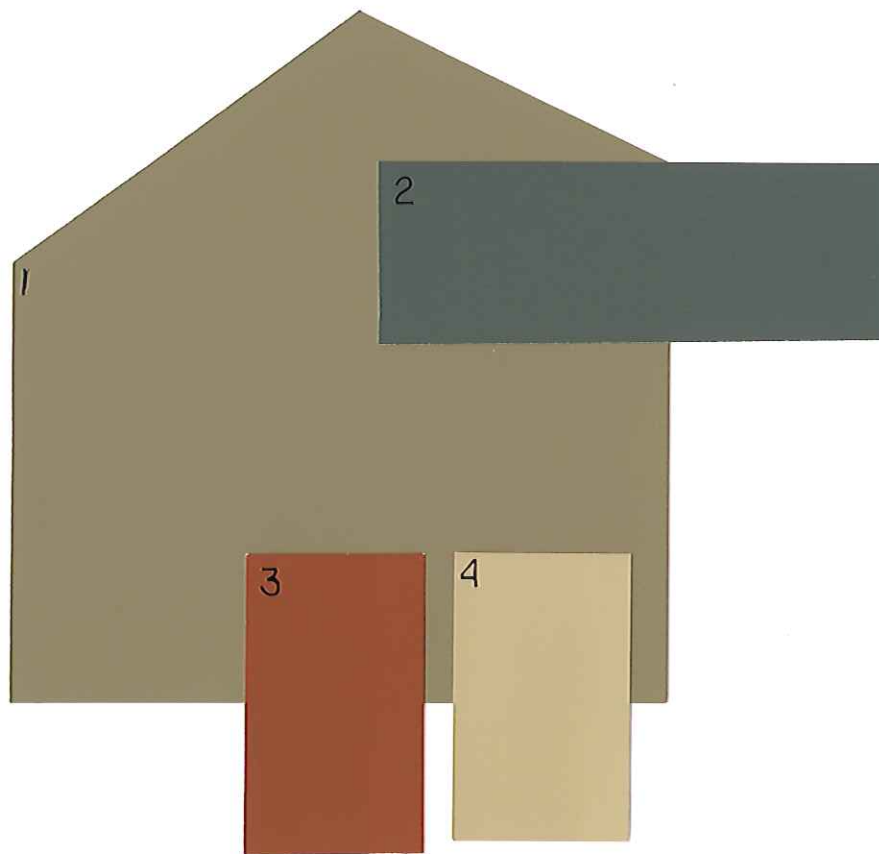

Aviano Cottonwood Collection

Scheme 7

1. Body - SW2841 Weathered Shingle - LRV 23
2. Trim - SW2848 Roycroft Pewter - LRV 11
3. Accent - SW7598 Sierra Redwood - LRV 15
4. Accent - SW6143 Basket Beige - LRV 43

*Note: Colors have been updated to the nearest SW palette color and may not be an exact match. These colors are not recommended for touch-ups; complete repaint only.