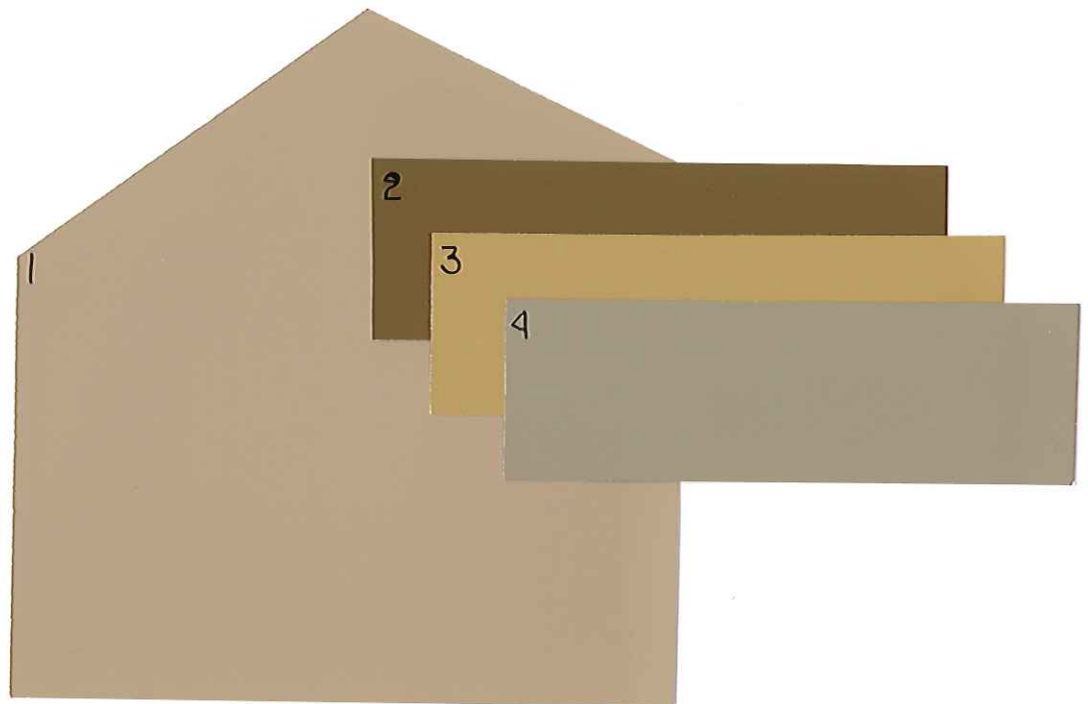

Aviano

Cottonwood Collection

Scheme 3

1. Body - SW7519 Mexican Sand - LRV 33
2. Trim - SW7523 Burnished Brandy - LRV 13
3. Accent - SW6123 Baguette - LRV 32
4. Accent - SW7508 Tavern Taupe - LRV 27

*Note: Colors have been updated to the nearest SW palette color and may not be an exact match. These colors are not recommended for touch-ups; complete repaint only.