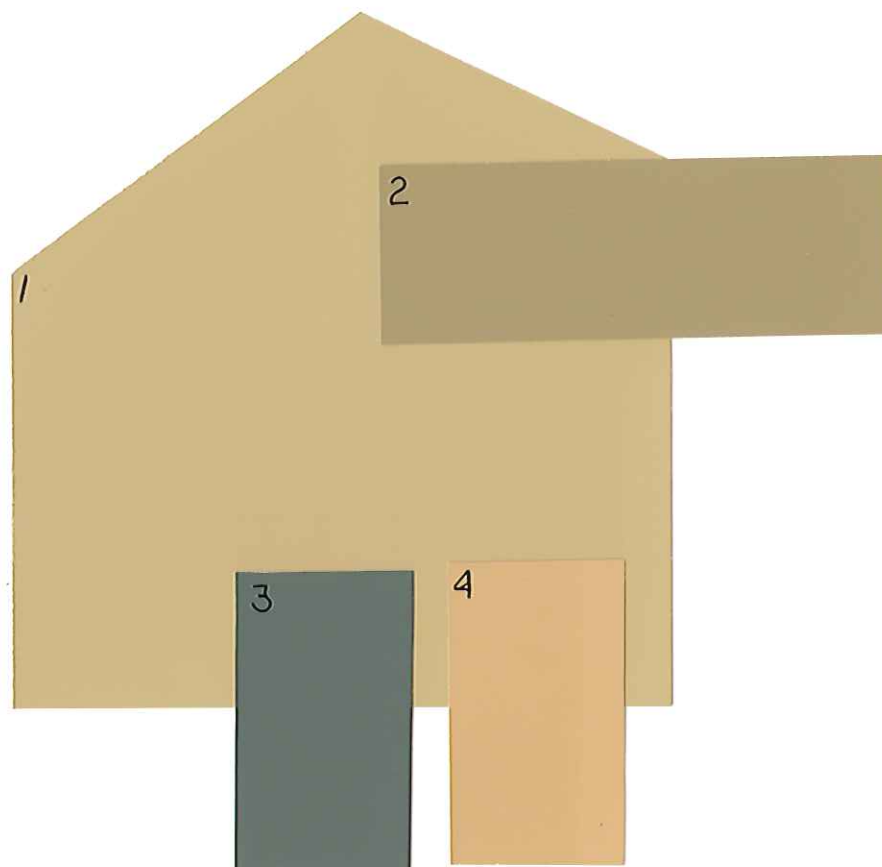

Aviano

Cottonwood Collection

Scheme 1

1. Body - SW2821 Downing Stone - LRV35
2. Trim - SW2851 Sage Green Light - LRV16
3. Accent - SW2846 Roycroft Bronze Green - LRV8
4. Accent - SW6150 Universal Khaki - LRV42

*Note: Colors have been updated to the nearest SW palette color and may not be an exact match. These colors are not recommended for touch-ups; complete repaint only.

Aviano

Cottonwood Collection

Scheme 2