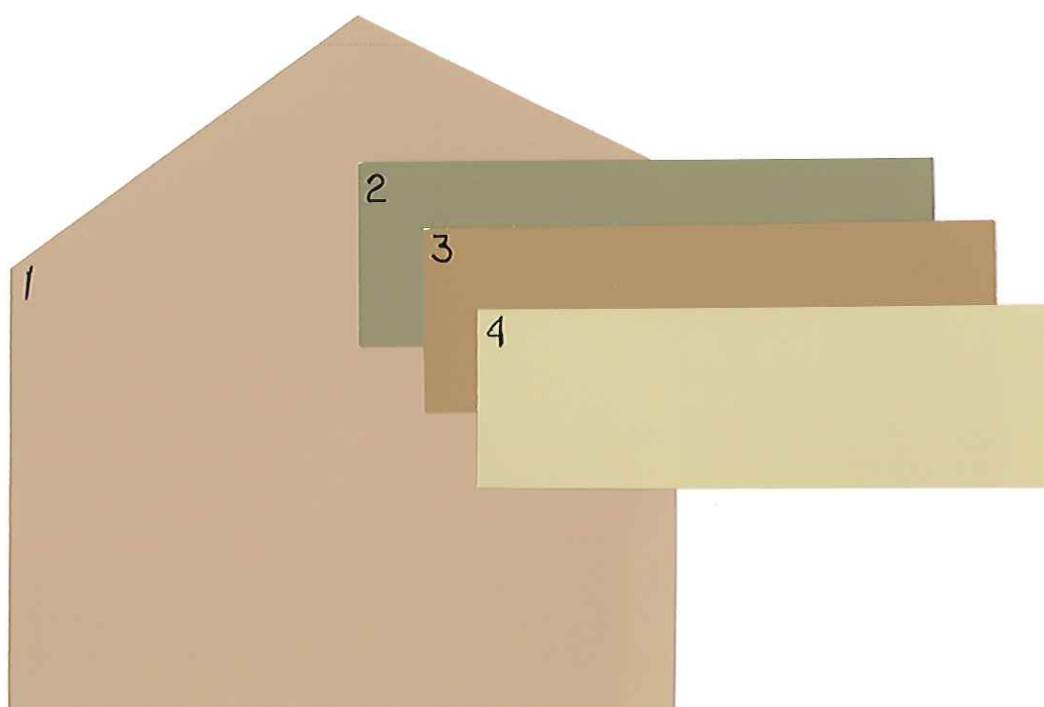

Aviano

Cottonwood Collection

Scheme 5

1. Body - SW6094 Sensational Sand - LRV 40
2. Trim - SW6158 Sawdust - LRV 26
3. Accent - SW7725 Yearling - LRV 27
4. Accent - SW7732 Lemongrass - LRV 51

*Note: Colors have been updated to the nearest SW palette color and may not be an exact match. These colors are not recommended for touch-ups; complete repaint only.